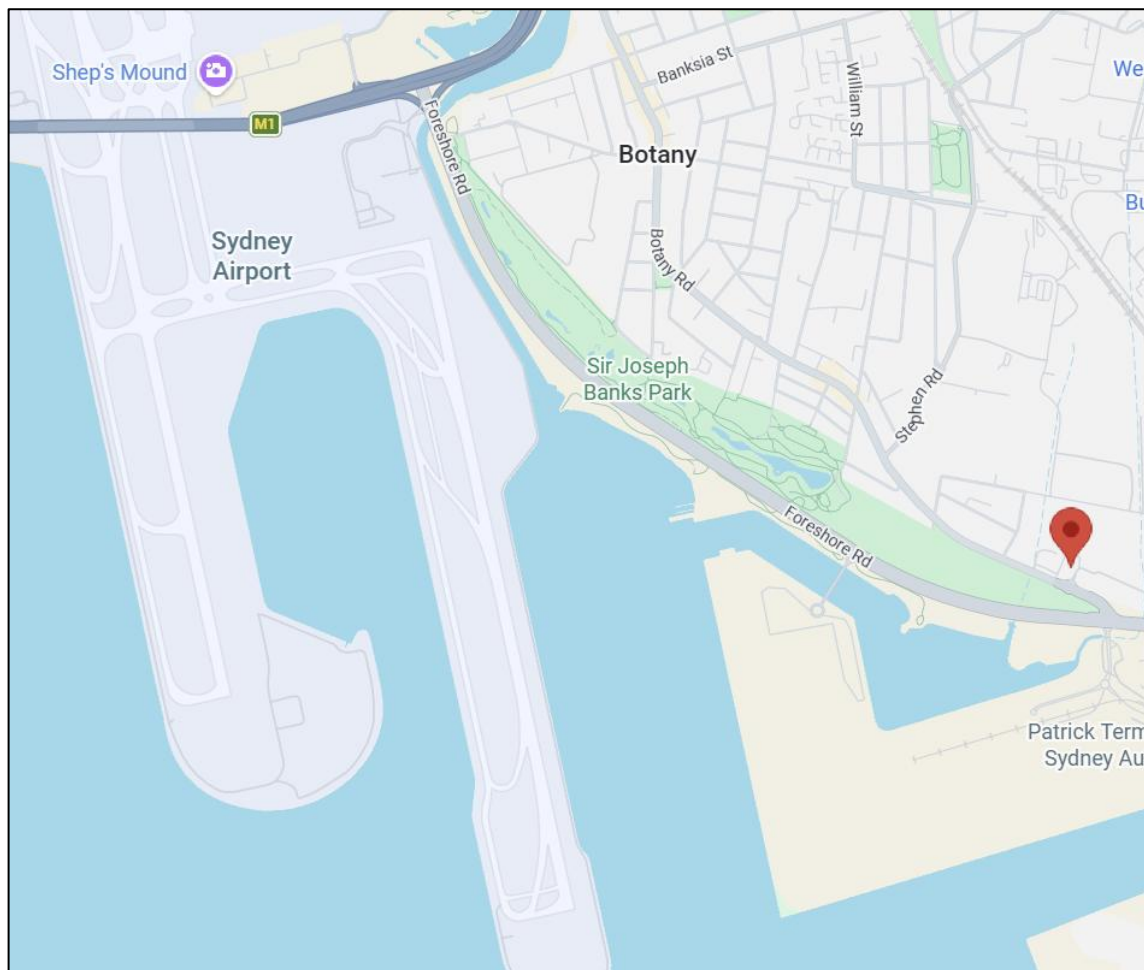

Sydney Depot

Address: 1799 Botany Road, Banksmeadow, NSW 2019
Phone: 1800 875 018
Opening Hours: Mon to Fri: 8.00am to 5.00pm (pick up by 4.00pm/return by 4.30pm)
Sat: 8.00am to 2.00pm (pick up by 1.00pm/return by 1.30pm)
Sun: 9.00am to 2.00pm (pick up by 1.00pm/return by 1.30pm)

Distance from airport:

5.6 kilometres

Distance from city:

13.5 kilometres

We're all about camper adventures!