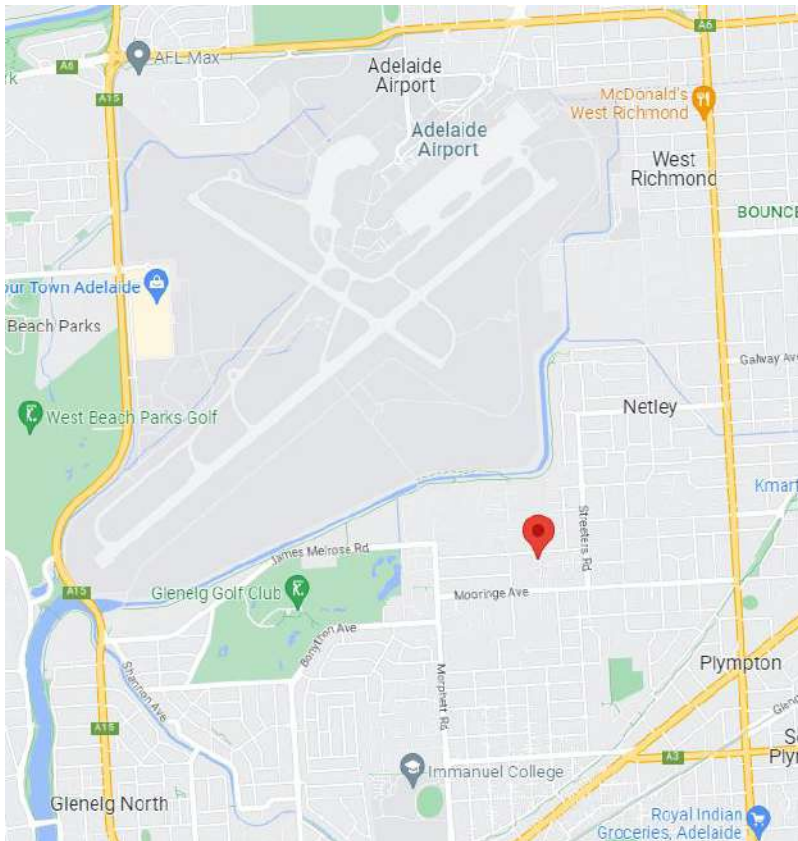

Adelaide Depot

Address: 25 – 27 Kinkaid Avenue, North Plymton, SA, 5037
Phone: 1800 875 018
Opening Hours: Mon to Fri: 8.00am – 4.00pm (pick up by 3.00pm/return by 3.30pm)
Sat: 9.00am to 4.00pm (pick up by 3.00pm/return by 3.30pm)
Sun: Closed

Distance from airport:
6.6 kilometres

Distance from city:
8 kilometres

We're all about camper adventures!