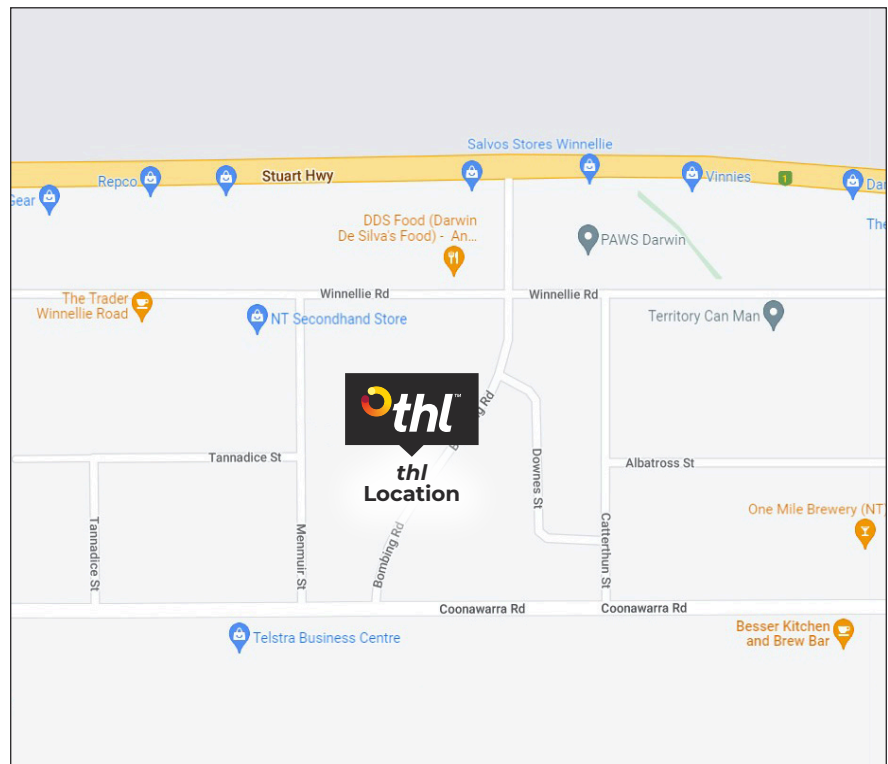

DARWIN - Branch Information

Address	17 Bombing Road, Winnellie, Darwin, NT 0820
Telephone	+61 8 8981 2081
Distance from Airport	9.6 kilometres / 5.97 Miles
Distance from City	2.4 Kilometres / 1.49 Miles
Branch Hours	<p>01 April 2023 – 30 November 2023 Monday – Saturday: 9:00am – 3:30pm Sunday: Opened to meet confirmed bookings</p> <p>1 December 2023 – 31 March 2024 Closed</p> <p>All branches are closed on Christmas Day (25 Dec), Good Friday (7 April 2023, 29 Mar 2024), Australia Day Observed Holiday (26 Jan).</p>
Getting to Us	The branch is accessible by taxi or uber; transfers are not available to/from the airport/city. There is no customer parking available inside the grounds of our branch.

OTHER USEFUL INFORMATION

Nearest Campsite:

Discovery Parks - Darwin
11 Farrell Crescent Winnellie
NT, 0820
darwin@discoveryparks.com.au
(2.7 km from branch)

Nearest Fuel Station:

BP Service Station
386 Stuart Highway
Winnellie, NT 0820
(1.6 km from branch)

If you are heading into Darwin city after collecting your camper we recommend:

Woolworths
Cavenagh Street & Whitfield Street,
Darwin City, NT 0800
(7.4km from branch)

If you are heading out of town after collecting your camper we recommend:

Coolalinga Shopping Centre (Woolworths)
Corner of Stuart Highway & Henning Road, Coolalinga
(22km from branch)

Scan the QR code to download the **thl Roadtrip App**. You can find and book campgrounds, holidays parks and attractions as well as locate your closest service station, dump stations and more!