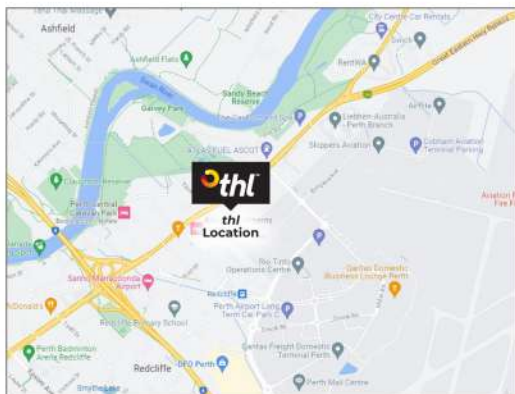

## PERTH - Branch Information

<b>Address</b>	471 Great Eastern Hwy, Redcliffe, Western Australia 6104
<b>Telephone</b>	+61 8 9479 5208
<b>Distance from Airport</b>	2.2 kilometres / 1.3 miles
<b>Distance from City</b>	10.7 kilometres / 6.6 miles
<b>Branch Hours</b>	Monday – Saturday: 9:00am – 3:30pm Sunday: Opened to meet confirmed bookings  All branches are closed on Christmas Day (25 Dec), Good Friday (7 April 2023, 29 Mar 2024), Australia Day Observed Holiday (26 Jan).
<b>Getting to Us</b>	The branch is accessible by taxi, bus or uber, transfers are not available to/from the airport/city. There is no customer parking available inside the grounds of our branch but there is secure parking available at Hamer Parking, 20 Redcliffe Road, Redcliffe (240m from the branch).  From the airport (Terminals 1 and 2), a taxi ride will take about 15 minutes (and just 5 minutes from Terminals 3 and 4). Taxi ranks are located at the front of all terminals, as well as Valentine Road within the General Aviation area.  You can also catch the bus from Terminals 1/2 and 3/4. For more information on public transport, please see Perth Airport's website.  From Perth CBD, you can take a 20-minute taxi ride or take Bus Route 40 from outside the Art Gallery of WA. Get off at Ben St and you'll have a 1-minute walk to the branch. For times and fares please see the TransPerth website.

### Nearest Campsite:

Perth Central Caravan Park  
34 Central Avenue, Ascot, WA 6104  
(800m from branch)

### Nearest Fuel Station:

Shell Service Station  
439 Great Eastern Highway,  
Redcliffe WA 6159  
(350m from branch)

### Nearest Supermarket:

Belmont Forum Shopping Centre  
227 Belmont Avenue,  
Cloverdale WA 6105  
(6km from branch)

Scan the QR code to download the **thl Roadtrip App**. You can find and book campgrounds, holidays parks and attractions as well as locate your closest service station, dump stations and more!