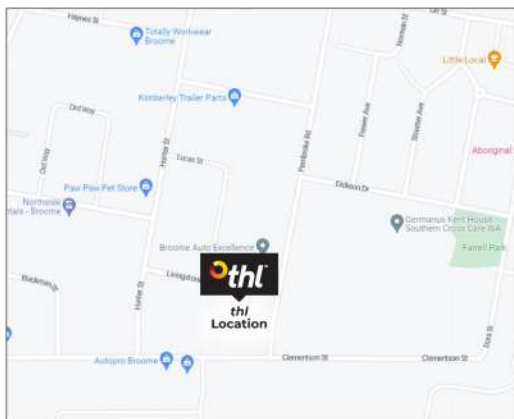

BROOME - Branch Information

Address	10 Livingstone Street, Broome, WA, 6725
Telephone	+61 8 9192 2647
Distance from Airport	3 kilometres / 1.87 Miles
Distance from City	2.4 Kilometres / 1.49 Miles
Branch Hours	<p>01 April 2023 – 30 November 2023 Monday – Saturday: 9:00am – 3:30pm Sunday: Opened to meet confirmed bookings</p> <p>1 December 2023 – 31 March 2024 Closed</p> <p>All branches are closed on Christmas Day (25 Dec), Good Friday (7 April 2023, 29 Mar 2024), Australia Day Observed Holiday (26 Jan).</p>
Getting to Us	The branch is accessible by taxi or uber; transfers are not available to/ from the airport/city. There is no customer parking available inside the grounds of our branch, but there is secure parking available at Roebuck Smash Repairs, 30 Pembroke Rd, Broome (260m from the branch).

OTHER USEFUL INFORMATION

Nearest Campsite:

Cable Beach Caravan Park
8 Millington Road Cable Beach
WA, 6726
(6.4km from branch)

Nearest Fuel Station:

BP Service Station
108 Guy Street, Broome, WA 6725
(900m from branch)

Nearest Supermarket:

Boulevard Shopping Centre
(Woolworths)
106 Frederick St, Djugun WA 6725
(3km from branch)

Scan the QR code to download the **thl Roadtrip App**. You can find and book campgrounds, holidays parks and attractions as well as locate your closest service station, dump stations and more!