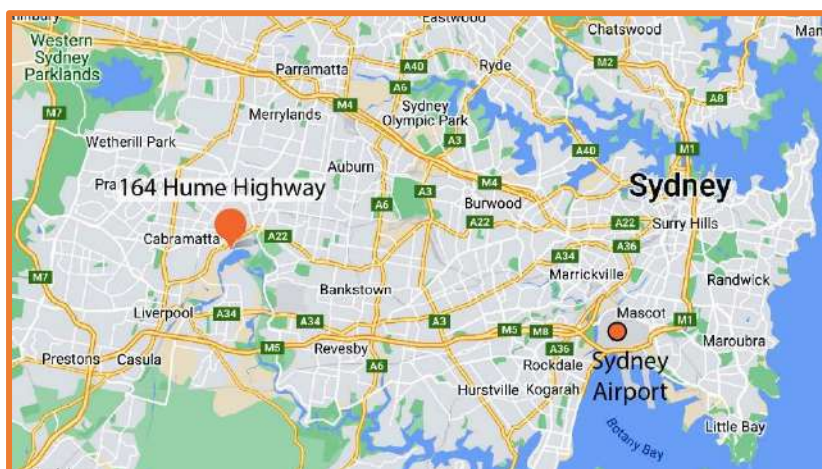

lets⁴go Sydney Depot

Address: 164 Hume Highway, Lansvale, NSW 2166

Phone: 1800 538 746

Opening Hours: M - F: 9.00am to 3.00pm / Sat, Sun and public holidays between 9am - 1pm. **All vehicle collection times must be pre-arranged; please call the depot directly to organise your pick up time.** Vehicle collection times are scheduled by available time slots. There will be delays at pick up if your time has not been pre-booked (at least 48 hours prior to pick up). *To arrange your vehicle collection time, please call 1800 538 746, press 1 in the main menu and then process the correct number to get to the desired branch.*

Options for transport to and from the airport to

lets⁴go
depot Sydney

Distance from airport:

30 kilometres

Distance from city:

40 kilometres

We're all about camper adventures!

www.gallivantingoz.com.au