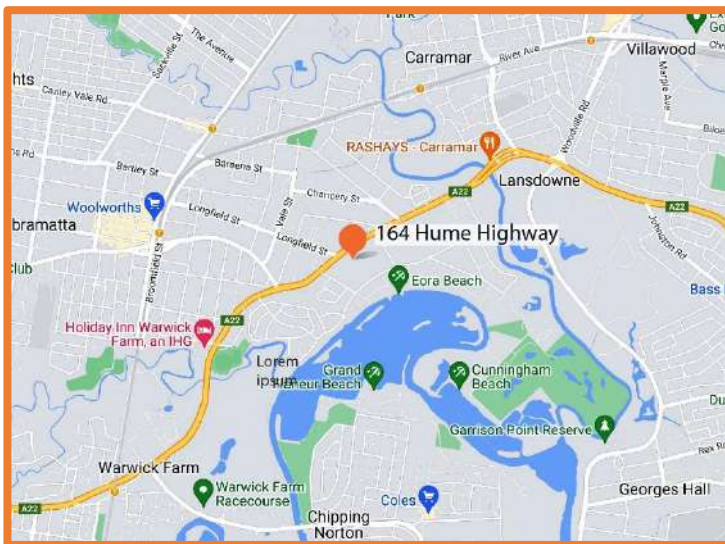

lets⁴go Sydney Depot

Address: 164 Hume Highway, Lansvale, NSW 2166

Phone: 1800 538 746

Opening Hours: M - F: 9.00am to 3.00pm / Sat, Sun and public holidays between 9am - 1pm. **All vehicle collection times must be pre-arranged; please call the depot directly to organise your pick up time.** Vehicle collection times are scheduled by available time slots. There will be delays at pick up if your time has not been pre-booked (at least 48 hours prior to pick up). *To arrange your vehicle collection time, please call 1800 538 746, press 1 in the main menu and then process the correct number to get to the desired branch.*

Options for transport to and from the airport to

lets⁴go
depot Sydney

Distance from airport:

30 kilometres

Distance from city:

40 kilometres

We're all about camper adventures!

www.gallivantingoz.com.au